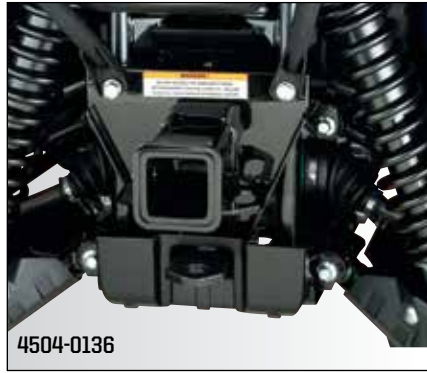

4504-0132

4504-0138