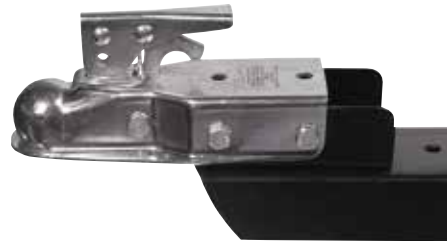

## BALL HITCH CONVERSION KIT > \$44.95

Converts utility trailer part # M92-21041 from pin hitch to a ball hitch (for other brands drilling may be required). Powder coated steel connector bracket with galvanized steel coupler. Comes complete with necessary hardware to bolt to cart drawbar. Fits 1 7/8" trailer ball (coupler included). Made in the USA.