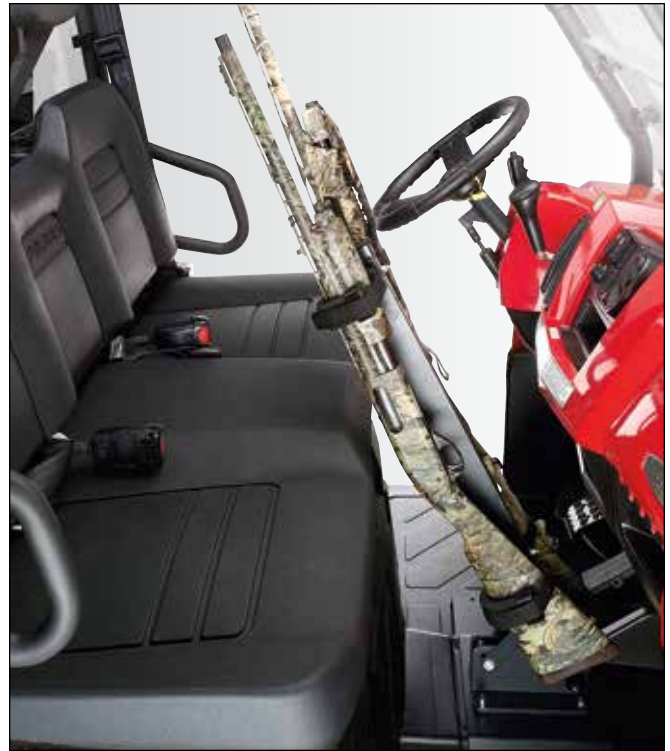

QUICK DRAW UTV GUN RACK > $145.95 - $215.95

The Quick-Draw holds two guns (shotgun, rifle or muzzleloader) securely and protected in a soft, cushioned cradle. Unlike conventional clips and loops, our unique hook and loop pull-tabs form and fit the holding cradles to the exact size of the stock or forearm of the gun it is holding - no more loose fits to disturb the sight and scope settings! Constructed of aircraft aluminum and finished off with super tough powder coat paint for years of good looks and dependable service. Comes with all necessary hardware for quick and easy installation. Will not work on Yamaha Rhino. Not intended for carrying loaded guns. Guns not included. Made in the USA.

FITS MODEL	PART #
QUICK DRAW UTV GUN RACK	3518-0172
RANGER 900XP 13-19 ADAPTER PLATE	3518-0173