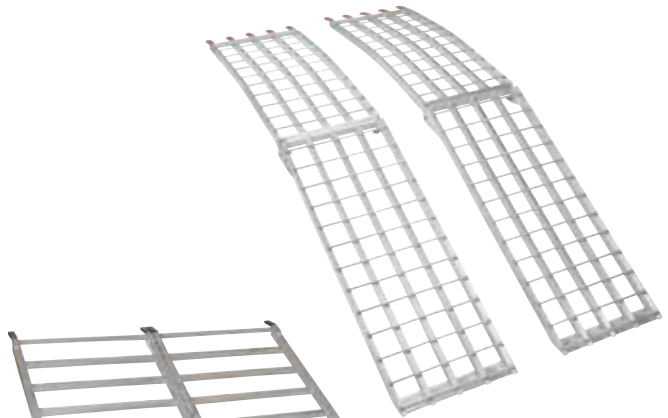

3910-0031
18" W X 95" L each; 2,500 lb. capacity