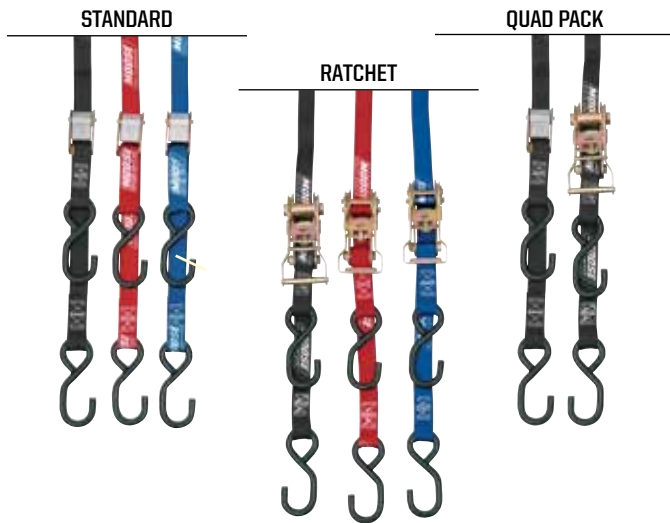

## HEAVY-DUTY TIE-DOWNS > \$26.95 - \$69.95

High-quality tie-downs that last. 6' L x 1" W. Two oversized, high-strength rubber coated hooks. Straps are printed with the Moose Utility Division® logo. Choice of standard, ratchet or quad pack which includes both. Ratchet: 2,000 lb; Standard: 1,350 lb. Made in the USA.