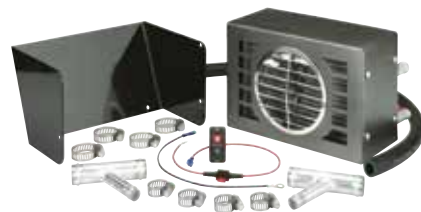

BODY

4510-0634

UTV CAB HEATERS > $534.95 - $619.95

12-volt universal cab heater kit for UTVs with 1" and 3/4" radiator hoses. Quick and easy installation. Typically installs in about an hour. Water operated. Made in the USA.

Y-FITTING 1" HOSE TO 5/8" W/ SHUTOFF VALVE KIT > $76.95

This fitting is commonly used on UTV heaters. Universal fit for many UTVs. Allows you to splice into your 1" radiator hose to run coolant to your heater with 5/8" heater hose. Included in this kit is the shutoff valve so you can shut the flow of coolant off to the heater during the summer months. Made from aluminum. Made in the USA.

DESCRIPTION	PART #
Y-FITTING 1" HOSE TO 5/8" W/ SHUTOFF VALVE KIT	4510-1119