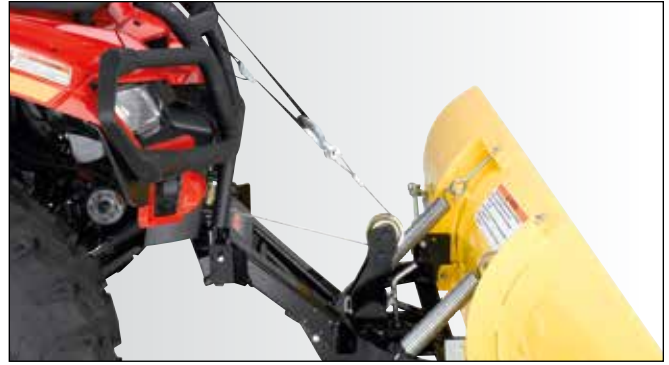

PULLEY KIT > $65.95

Recommended to use with all RM4 plow kits. Eases lifting the plow, extends winch cable life and provides smooth operation. Simple installation bolts on top of the position pin assembly. Strong steel powdercoated brackets work with all RM4 and standard plow systems. Features a roller bearing for consistent, smooth operation. Adjustable nylon attachment strap prevents scratching. All hardware and instructions included. Made in the USA.

DESCRIPTION	PART #
PULLEY KIT	4501-0979

STEEL REPLACEMENT WEAR BARS > $24.95 - $41.95

Available in 3" heavy-duty design. Comes standard on all plows. Reversible for longer life. Replacement nuts/bolts sold separately on page 16. Made in the USA.

DESCRIPTION	PART #	STYLE
42" BLADE	4501-0779	MATTE BLACK
50" BLADE	4501-0780	MATTE BLACK
55" BLADE	4501-0781	GLOSS BLACK
60" BLADE	4501-0782	MATTE BLACK
66" BLADE (2-PIECE 33")	4501-0783	MATTE BLACK
72" BLADE (2-PIECE 36")	4501-0784	MATTE BLACK
60" CYCLE COUNTRY BLADE	4501-0672	GLOSS BLACK
72" V-PLOW (EACH)	4501-0903	MATTE BLACK
82" V-PLOW (EACH)	4501-0902	MATTE BLACK

PLASTIC REPLACEMENT WEAR BARS > $25.95 - $42.95

5/8" thick and provide softer impact than steel. Great for paver/stone driveways. Ultra High Molecular Weight plastic (UHMW) construction. Reversible, just flip when worn. Requires longer bolts; available in bolt kit. Made in the USA.

DESCRIPTION	PART #
FITS ALL 50" BLADES	4501-0318
UNIVERSAL 50" / NO HOLES / DRILL HOLES CUT DOWN FOR SMALLER BLADES	4501-0463
FITS ALL 55" BLADES	4501-0319
FITS ALL 60" BLADES	4501-0320
UNIVERSAL 60" / NO HOLES / DRILL HOLES CUT DOWN FOR SMALLER BLADES	4501-0321
FITS ALL 66" BLADES	4501-0592
FITS ALL 72" BLADES (2 PIECES-36" EACH)	4501-0462
BOLT KIT / 7 BOLTS AND NUTS	4501-0693

SHOCK SPRING WEDGES > $54.95

Installs in minutes and offers additional front or rear suspension stiffness while using items such as snow plows, sprayers, and spreaders. Fits most utility ATV stock shocks with spring diameter up to 3". Sold in pairs. Made in the USA.

DESCRIPTION	PART #
SHOCK SPRING WEDGES	0431-0260