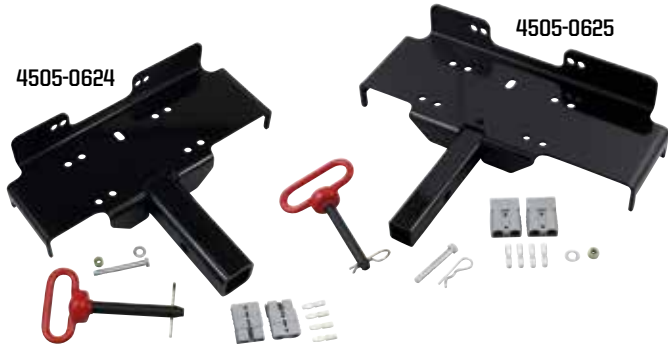

WINCHES

RECEIVER STYLE WINCH CRADLES > $85.95 - $92.95

Universal receiver mounted winch cradle fits almost any ATV or UTV with a 2" or 1 1/4" receiver hitch. Mount any 2-or-4 bolt pattern winch up to 4500 lb. Even accepts wide drum winches! Includes hardware and mounting pin/clip. Formed steel construction has built in handles and features a durable powder coat finish. Quick disconnect plugs are included for a truly plug and play setup. Made in the USA.

DESCRIPTION	PART #
2" RECEIVERS	4505-0624
1-1/4" RECEIVERS	4505-0625

UTV CARGO BED WINCH MOUNT > $43.95 - $140.95

Pull heavy loads into the cargo box easily. Perfect for hunting applications. Fits all four bolt winches. Polaris and Can-Am use the lock-n-ride plugs, other models use universal hardware and drilling is required.

DESCRIPTION	PART #
UTV CARGO BED WINCH MOUNT	4505-0834
CAN-AM LOCK-N-RIDE PLUGS	1512-0242
POLARIS LOCK-N-RIDE PLUGS	1512-0208