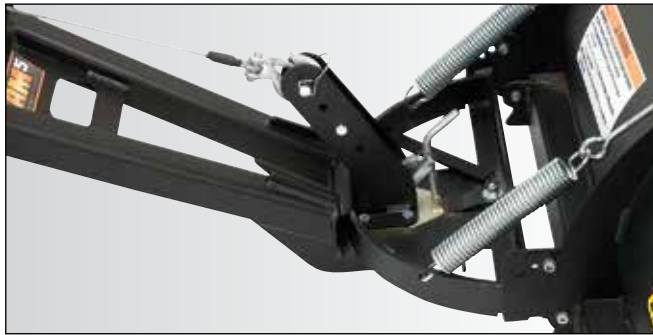

## UNIVERSAL HAND LIFT > \$254.95

Length of the overall swing on the lift handle reduced for easier lift/lower. Simple bolt on installation to all 4501-0760 push tubes. Capable of lifting up to 12" off the ground. Universal fit for all ATVs. Made in the USA.

### RM5 FRAME EXTENSION > \$299.95

Extend your RM5 frame to accommodate for ATVs & UTVs with tracks. Available in 4" and 6". Made in the USA.

DESCRIPTION	PART #
4" EXTENSION	4501-0927
6" EXTENSION	4501-0928

### ELECTRIC PLOW LIFT > \$374.95

Lifts the plow without the need or use of a winch. Screw-drive system runs at optimum speed; has plenty of lifting power and low amp draw. Compact design fits all plow systems new or old except the RM4 and RM5. Includes wiring, hardware and all-weather handlebar mounted switch. Made in the USA.