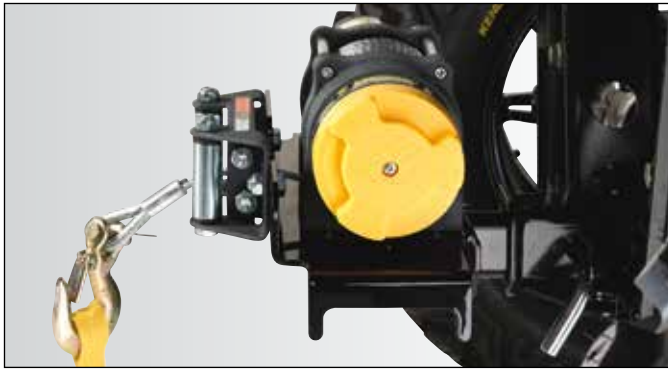

WINCHES

RECEIVER STYLE WINCH CRADLES > $85.95 - $92.95

Universal receiver mounted winch cradle fits almost any ATV or UTV with a 2" or 1 1/4" receiver hitch. Mount any 2-or-4 bolt pattern winch up to 4500 lb. Even accepts wide drum winches! Includes hardware and mounting pin/clip. Formed steel construction has built in handles and features a durable powder coat finish. Quick disconnect plugs are included for a truly plug and play setup. Made in the USA.

DESCRIPTION	PART #
2" RECEIVERS	4505-0624
1-1/4" RECEIVERS	4505-0625

UTV CARGO BED WINCH MOUNT > $43.95 - $140.95

Pull heavy loads into the cargo box easily. Perfect for hunting applications. Fits all four bolt winches. Polaris and Can-Am use the lock-n-ride plugs, other models use universal hardware and drilling is required.

DESCRIPTION	PART #
UTV CARGO BED WINCH MOUNT	4505-0834
CAN-AM LOCK-N-RIDE PLUGS	1512-0242
POLARIS LOCK-N-RIDE PLUGS	1512-0208