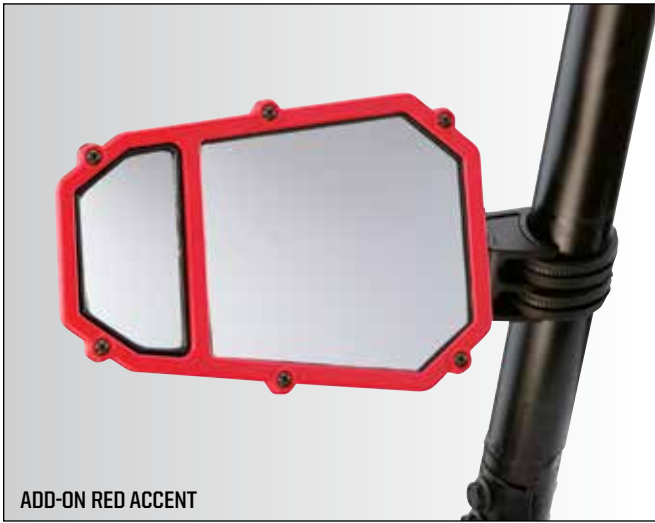

0640-1195

ELITE SERIES PRO UTV SIDE MIRROR > $102.95 ACCENT FRAME > $8.95
3-way adjustable view orientation. Low profile universal clamps/mounting. Spring load dual axis break away mechanism. Anti-vibration technology. Fits 1 1/2" - 2 1/4" tubular roll cages. Fits right or left. Sold as each. Comes with black frame. Add-on accent frames sold separate.

DESCRIPTION	PART #
ELITE SERIES UTV SIDE MIRROR - EACH	0640-1187
ELITE SERIES UTV SIDE MIRROR - PAIR	0640-1688
ADD ON RED ACCENT FRAME	0640-1375
ADD ON BLUE ACCENT FRAME	0640-1376

SIDE MIRROR ADAPTERS WITH FLAT MOUNTABLE OPTION > $16.95 - $30.95
Work with Polaris® Rangers® equipped with the Pro Fit roll cage. The low-profile design allows you to mount both Elite Series Side Mirrors. In addition to mounting to the Pro Fit roll cage, the Pro Series Side Mirror adapter comes with the necessary hardware to mount to flat surfaces as well!! Made with the highest quality materials and workmanship, each kit includes all necessary hardware to adapt one Elite Series Side Mirror 0640-1194 & 0640-1195.

DESCRIPTION	PART #
FOR ONE SIDE MIRROR	0640-1412
FOR TWO SIDE MIRRORS	0640-1414

CENTER MIRROR ADAPTER > $20.95
Adapters allow you to mount the Elite Series UTV Center Mirror 0640-1196 to Polaris® machines with the Pro Fit roll cage. Parts look and feel like they came from the factory. Made with the highest quality materials and workmanship. Each package includes the necessary adapter for one Center Mirror.

DESCRIPTION	PART #
CENTER MIRROR ADAPTER	0640-1413