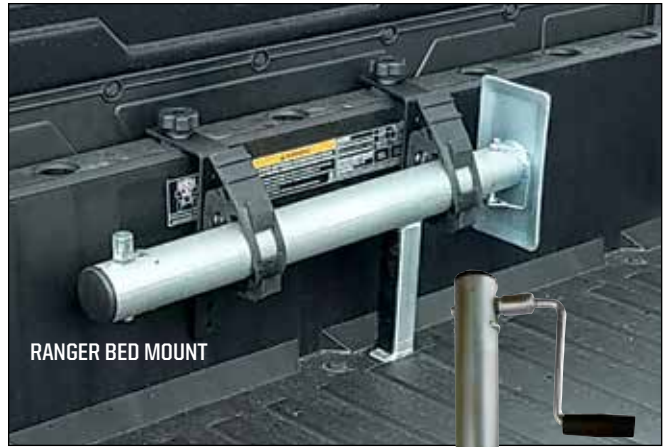

RANGER BED MOUNT

UNIVERSAL QUICK LIFT JACK > $207.95 - $230.95

Designed for off-road ATV/UTV use. Lightweight, has a high capacity and long extension range. Operate with the included crank handle or remove the handle and use a ratchet or cordless drill. Easily lifts your ATV, UTV or trailer. 2,000 pound lift capacity. 6"-32" extension range. 6" lift tongue. Weighs 13 pounds. Weatherproof galvanized finish.

DESCRIPTION	PART #
JACK ONLY	4110-0176
JACK WITH ROLLCAGE MOUNT	4110-0177
JACK WITH RANGER BED MOUNT	4110-0178