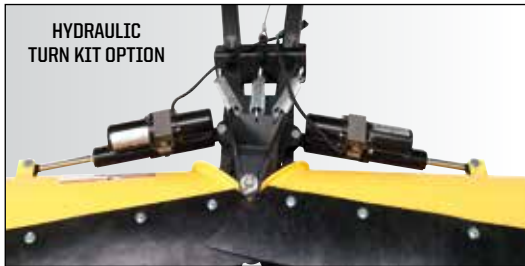

WHAT TO ORDER FOR PUSH TUBE-STYLE

	V-PLOW PUSH TUBE REFERENCE CHART BELOW $755.95	1
	72" OR 82" V-BLADE REFERENCE CHART BELOW $428.95 - $489.95 PER SIDE	2
	BOTTOM MOUNT REFERENCE PAGES 14-18 $62.95 - $128.95	3
	WINCH MOUNT REFERENCE PAGES 14-18 $62.95 - $78.95	4
	CHOICE OF WINCH REFERENCE PAGES 34-35 $240.95 - $514.95	5
	OPTIONAL HYDRAULIC TURN KIT REFERENCE CHART BELOW $1,674.95	6