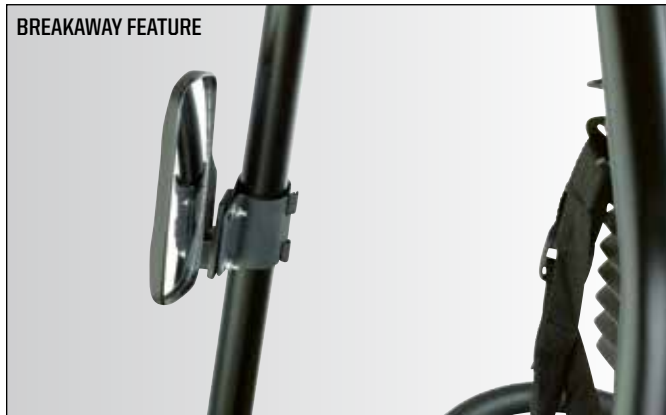

UTV REARVIEW/SIDEVIEW MIRROR > $21.95

Fits side or cross bar of roll cage. Wide range of adjustment. Convex mirror for wider viewing angles & image stability. Shatter resistant tempered safety glass.

FITS MODEL	PART #
ARCTIC CAT	
PROWLER (ROUND ROPS) (1.75")	0640-0386
CAN-AM	
COMMANDER (2" W/ SHIM)	0640-0582
JOHN DEERE	
GATOR HPX/XUV (1.75")	0640-0386
KAWASAKI	
MULE 600 (2" W/ SHIM) 08-14	0640-0582
MULE 3000 (1.75")	0640-0386
MULE 4000 (2" W/ SHIM) 08-14	0640-0582
TERYX (2" W/SHIM) 08-14	0640-0582
KUBOTA	
RTV900, RTV1140 (2" W/ SHIM)	0640-0582
POLARIS	
RANGER & RZR'S (1.75")	0640-0386
YAMAHA	
RHINO (1.75")	0640-0386

UTV UNIVERSAL SIDEVIEW MIRRORS > $71.95 - $79.95

Pivoting clamp bracket allows for greater range viewing angles. Flip back, fold away feature to prevent damage on impact. Shatter resistant tempered safety glass. Convex mirror for wider viewing angles. 1 3/4"-1 7/8" and 2" steel bar clamp. Tension adjuster to keep mirror swing stiff. Sold in pairs.

DESCRIPTION	PART #
1 1/2" CLAMP	0640-1086
1 3/4" CLAMP	0640-1085
2" CLAMP	0640-1087