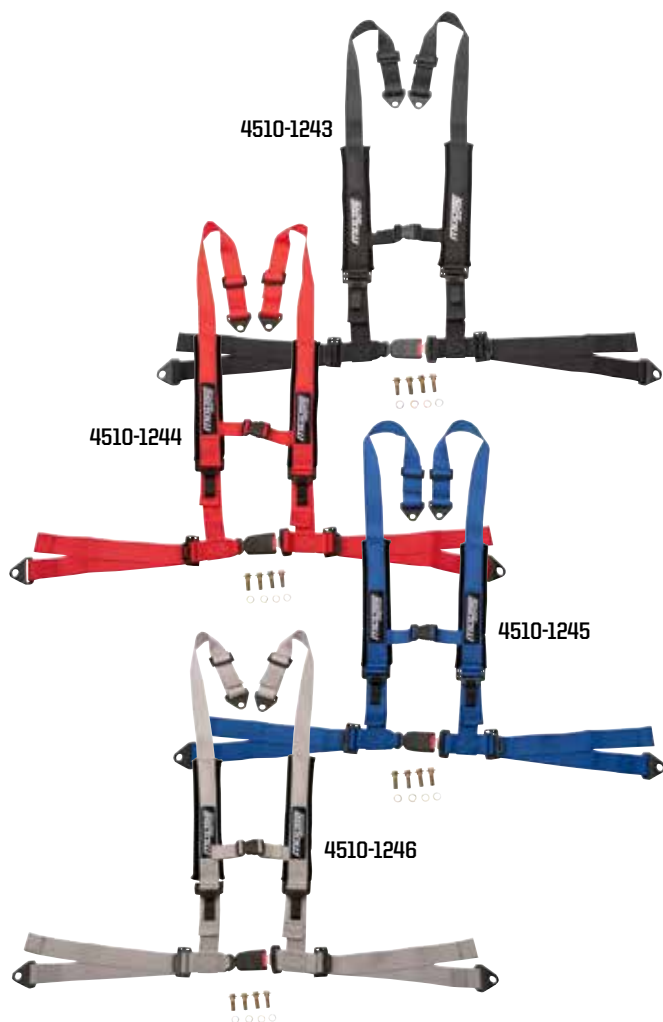

# BODY

**HARNESS MOUNT** > \$99.95  
Allows for proper installation of 4 or 5-point harness on OEM cage. Bolt-on product with no cutting or welding required. Powder coated. Made in the USA.

FITS MODEL	PART #
<b>POLARIS</b>	
RZR 900, 1000, TURBO ALL	4510-1616