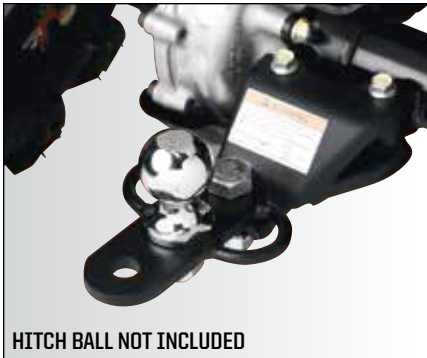

HITCH BALL NOT INCLUDED

3-WAY COMPACT HITCH > $22.95

Use ball, pin pull, or tow loop without changing hitches. Versatile-handles your hauling/towing needs. Fits ATVs that accept a trailer ball. Mounting hardware included.

DESCRIPTION	PART #
3-WAY COMPACT HITCH	4504-0098