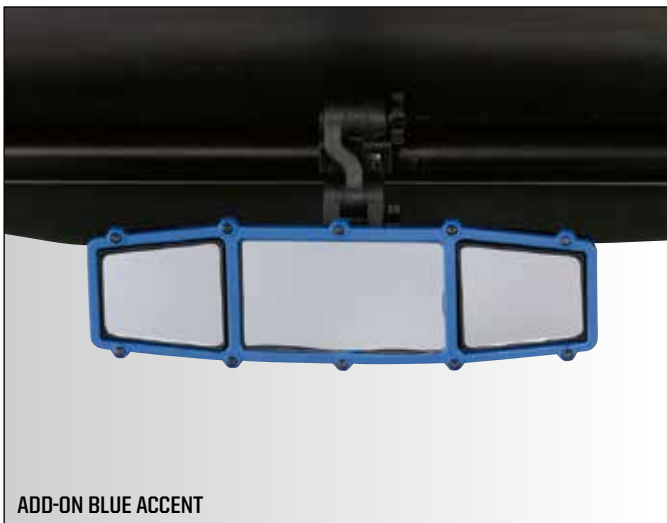

# BODY

**ELITE SERIES UTV CENTER MIRROR > \$102.95 ACCENT FRAME > \$8.95**  
 One fixed center mirror, two adjustable blind spot mirrors. High quality construction. Low profile clamps/mounting. Provides a perfect viewing position on any configuration of roll cage. 14" W x 4 1/2" H. Comes with black frame. Add-on accent frames sold separate.