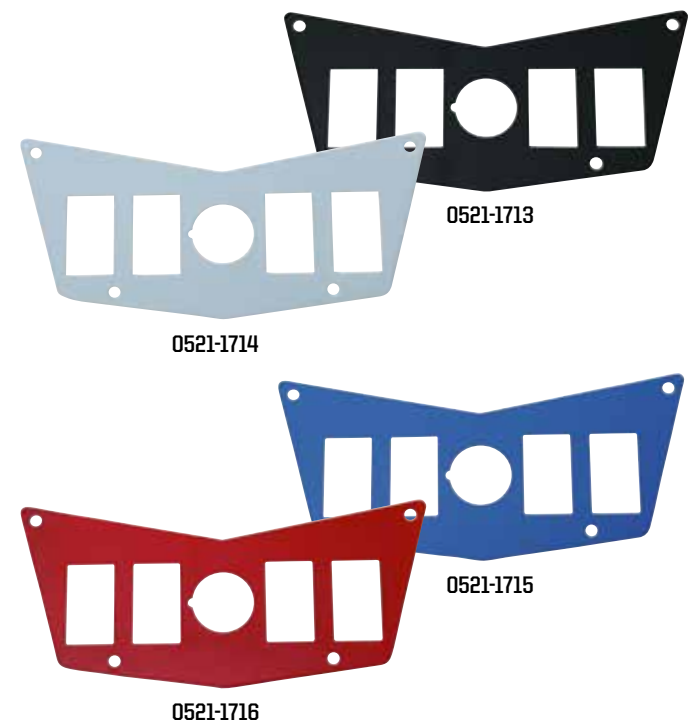

ELECTRICAL

DASH PLATES > $29.95 - $42.95

Add additional switches to your RZR for lights and accessories with a custom look. Made of durable powder coated steel. Many different variations available for your RZR. Available in four different color options. Switches are not included.

FITS MODEL	PART #	STYLE	PLACEMENT	COLOR
POLARIS				
RZR 900 15-19,	0521-1693	SMALL - 4 SWITCH	LEFT SIDE	BLACK
RZR 1000 (ALL, EXCEPT RIDE	0521-1694	SMALL - 4 SWITCH	LEFT SIDE	WHITE
COMMAND MODELS) 14-18,	0521-1695	SMALL - 4 SWITCH	LEFT SIDE	BLUE
RZR TURBO 16-17	0521-1697	SMALL - 4 SWITCH	RIGHT SIDE	BLACK
	0521-1698	SMALL - 4 SWITCH	RIGHT SIDE	WHITE
	0521-1700	SMALL - 4 SWITCH	RIGHT SIDE	RED
	0521-1702	LARGE - 4 SWITCH	LEFT SIDE	WHITE
	0521-1703	LARGE - 4 SWITCH	LEFT SIDE	BLUE
	0521-1704	LARGE - 4 SWITCH	LEFT SIDE	RED
	0521-1705	LARGE - 4 SWITCH, 2 12V	RIGHT SIDE	BLACK
	0521-1706	LARGE - 4 SWITCH, 2 12V	RIGHT SIDE	WHITE
	0521-1707	LARGE - 4 SWITCH, 2 12V	RIGHT SIDE	BLUE
	0521-1708	LARGE - 4 SWITCH, 2 12V	RIGHT SIDE	RED
RZR 570 12-18,	0521-1710	5 SWITCH	CENTER	WHITE
RZR 800 08-14,	0521-1711	5 SWITCH	CENTER	BLUE
RZR 900 11-14	0521-1712	5 SWITCH	CENTER	RED
	0521-1713	4 SWITCH, 1 12V	CENTER	BLACK
	0521-1714	4 SWITCH, 1 12V	CENTER	WHITE
	0521-1715	4 SWITCH, 1 12V	CENTER	BLUE
	0521-1716	4 SWITCH, 1 12V	CENTER	RED
RZR 900 XC 55" 15-17,	0521-1788¹	3 SWITCH	CENTER	BLACK
RZR 1000 XP DESERT EDITION 15,	0521-1789¹	3 SWITCH	CENTER	BLUE
RZR TURBO 17-18	0521-1790¹	3 SWITCH	CENTER	RED

¹ ONLY FITS MODELS WITH THE DIGITAL INTERACTIVE DISPLAY (GPS)