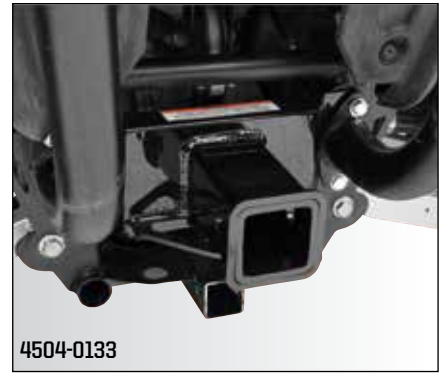

REAR RECEIVER HITCHES > $85.95

2" receiver hitches are frame mounted with a durable powder-coated finish. Provides heavy towing capabilities. Made in the USA.

FITS MODEL	PART #
CAN-AM	
OUTLANDER 400 13-15	4504-0140
OUTLANDER (ALL, EXCEPT 12 800R) 06-12	4504-0140
OUTLANDER 450L/450L MAX 15-19	4504-0131
OUTLANDER 450 17-23	4504-0131
OUTLANDER 500L 15	4504-0131
RENEGADE 500/800 07-11	4504-0140
OUTLANDER 570 XT/MAX XT 17-23	4504-0131
OUTLANDER 570L/MR-X/MAX 16-23	4504-0131
RENEGADE 570/ X MR 17-22	4504-0131
RENEGADE 850 18-19	4504-0131
RENEGADE 1000 15-19	4504-0131
RENEGADE 1000 X MR 17-19	4504-0131
MAVERICK 1000 15	4504-0148
MAVERICK TURBO 1000 16	4504-0149
HONDA	
RECON 250 97-19	4504-0142
RANCHER 350 00-06	4504-0143
RANCHER 420 AT (IND. SUSP) 09-20	4504-0141
RANCHER 420 (STRAIGHT AXLE) 07-20	4504-0143
FOREMAN 500 05-19	4504-0143
RUBICON 500 05-14	4504-0143
RUBICON 500 15-20	4504-0141
RINCON 650/680 03-22	4504-0138