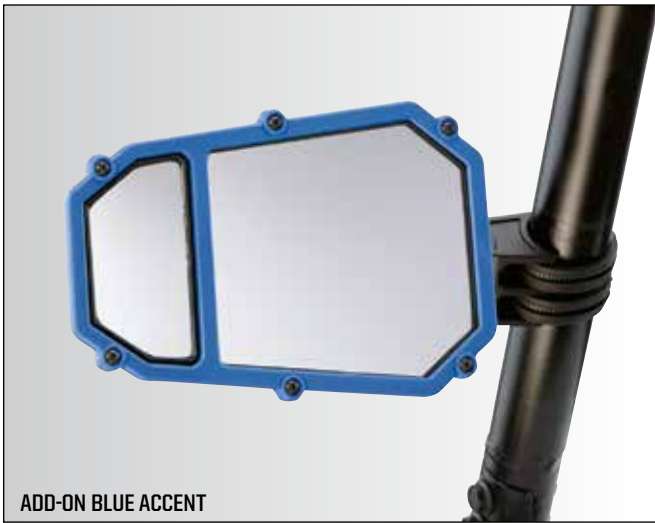

ADD-ON BLUE ACCENT

**ELITE SERIES PRO UTV SIDE MIRROR > \$102.95 ACCENT FRAME > \$8.95**  
 3-way adjustable view orientation. Low profile universal clamps/mounting. Spring load dual axis break away mechanism. Anti-vibration technology. Fits 1 1/2" - 2 1/4" tubular roll cages. Fits right or left. Sold as each. Comes with black frame. Add-on accent frames sold separate.