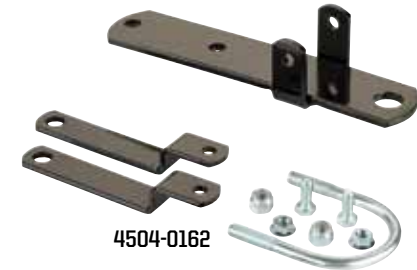

4504-0162

TRAILER HITCHES > $39.95 - $50.95

Heavy-duty steel and powder coated for durability. Fixture welded for precise fit. Mounting hardware and instructions included. Made in the USA.

FITS MODEL	PART #
ARCTIC CAT	
DVX400 2X4 04-12	4504-0159
HONDA	
TRX250EX/250X 01-20	4504-0167
TRX250X 87-92	4504-0168
TRX250 RECON 97-18	4504-0169
TRX300EX 93-07	4504-0168
TRX400EX/400X 99-13	4504-0166
TRX450R 05-07	4504-0166
TRX650/680 RINCON 03-19	4504-0160
KAWASAKI	
KKFX400 04-12	4504-0159
KVF650/700 PRAIRIE 4X4 02-04	4504-0165
KFX700 04-09	4504-0165
MULE 610 05-16	4504-0172
MULE SX XC 4X4 17	4504-0172
MULE SX 4X4 17	4504-0172
POLARIS	
ALL SCRAMBLER, SPORT, TRAILBLAZER 96-11	4504-0170
SUZUKI	
LIZ250 04-09	4504-0171
OZARK 250 02-12	4504-0171
LIZ400 04-12	4504-0159
YAMAHA	
YFA1125 BREEZE 89-03	4504-0162
GRIZZLY 125 2X4 05-13	4504-0162
WOLVERINE 350 06-10	4504-0161
RAPTOR 350 04-07	4504-0163
YFM350FX WOLVERINE 95-05	4504-0164
YFM350 WARRIOR 89-03	4504-0163
WOLVERINE 450 4X4 06-10	4504-0161