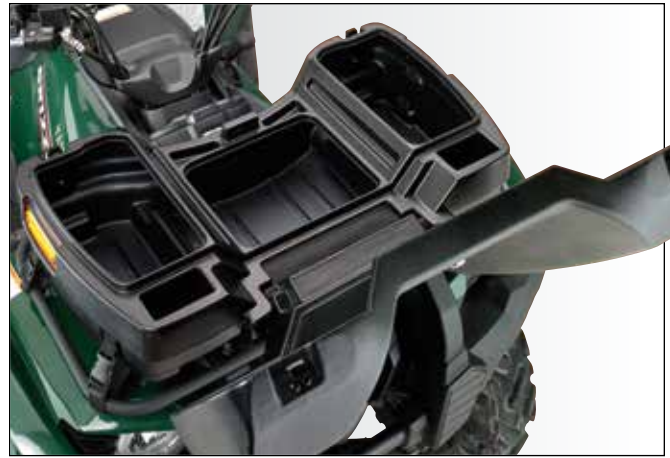

FORESTER STORAGE TRUNK > $141.95

Made from easy to clean, high-impact resistant polyethylene. UV stabilized. Built in enclosure to store cans. Lockable latches. Fits most ATVs and includes U-bolts for mounting. Measures 32" L x 18" W x 11" D.

DESCRIPTION	PART #
FORESTER STORAGE TRUNK	3505-0132

NOTE: NEVER EXCEED MANUFACTURERS RECOMMENDED WEIGHT CAPACITY LIMITS.

BED TOPPER > $257.95

Fits all RZR 800 two and four passenger vehicles. Durable polyethylene with UV stabilizers. Dimensions: 48" L x 29 3/4" W. Made in the USA.

FITS MODEL	PART #
POLARIS	
RZR 800 08-14	0521-0993

SADDLEBOX > $100.95

Easy installation to Polaris Ranger bed rails using the Polaris Lock & Ride locations. Includes two lock and ride plungers. Provides 1.1 cubic feet of weather resistant storage in each box. Features a lockable latch. Rugged roto-molded design. Dimensions: 22.0" L x 12 1/4" W x 12 1/2" H. Made in the USA.

FITS MODEL	PART #
POLARIS	
RANGER 05-19	1512-0216

- PLOWS & IMPLEMENTS
- WINCHES
- RACKS & ACCESSORIES
- LUGGAGE
- BODY
- CONTROLS
- ELECTRICAL
- WHEELS & TIRES
- COMPLETE AXLES
- SUSPENSION & DRIVE
- BEARINGS
- BRAKING
- ENGINE
- RIDER
- GARAGE
- PROMOTION