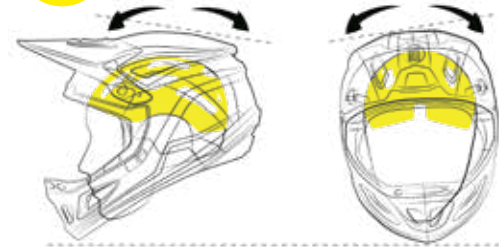

MIPS® NEW MIPS® TECHNOLOGY!

HOW MIPS® WORKS

In a helmet with MIPS Brain Protection System (BPS) there is a Low Friction Layer that separates your head and the helmet. When a helmet with MIPS® BPS is subjected to an angled impact, the low friction layer allows the helmet to slide relative to the head. The MIPS® BPS is designed to add protection in helmets against the rotational motion. The rotational motion is a combination of rotational energy (angular velocity) and rotational forces (from angular acceleration) that both may affect the brain and increase the risk for minor and severe brain injuries. MIPS® BPS has been scientifically proven to reduce rotational motion in certain impacts when implemented in a helmet by absorbing and redirecting rotational energies and forces that otherwise may be transferred to the brain.

HELMET SIZING CHART							
SHELL SIZE	XS	S	M	L	XL	2X	3X
HAT SIZE	6 5/8 - 6 3/4	6 1/2 - 7	7 1/8 - 7 1/4	7 3/8 - 7 1/2	7 5/8 - 7 3/4	7 7/8 - 8	8 1/8 - 8 1/4
INCHES	20 7/8 - 21 1/4	21 1/8 - 22	22 1/8 - 22 3/4	23 1/8 - 23 1/2	24 - 24 3/8	24 3/4 - 25 1/8	25 1/2 - 26
CENTIMETERS	53 - 54	55 - 56	57 - 58	59 - 60	61 - 62	63 - 64	65 - 66

SAFETY WARNING: Riding a motorcycle, ATV or UTV is a dangerous activity. When riding, always wear a helmet, eye protection and protective clothing. There is no assurance that serious injury or death can be avoided even if you wear the product shown in this catalog and take all precautions to avoid every risk. Please ensure that your Moose Racing® products fit properly. Improperly fitting products can impair your ability to control your motorcycle, ATV or UTV.